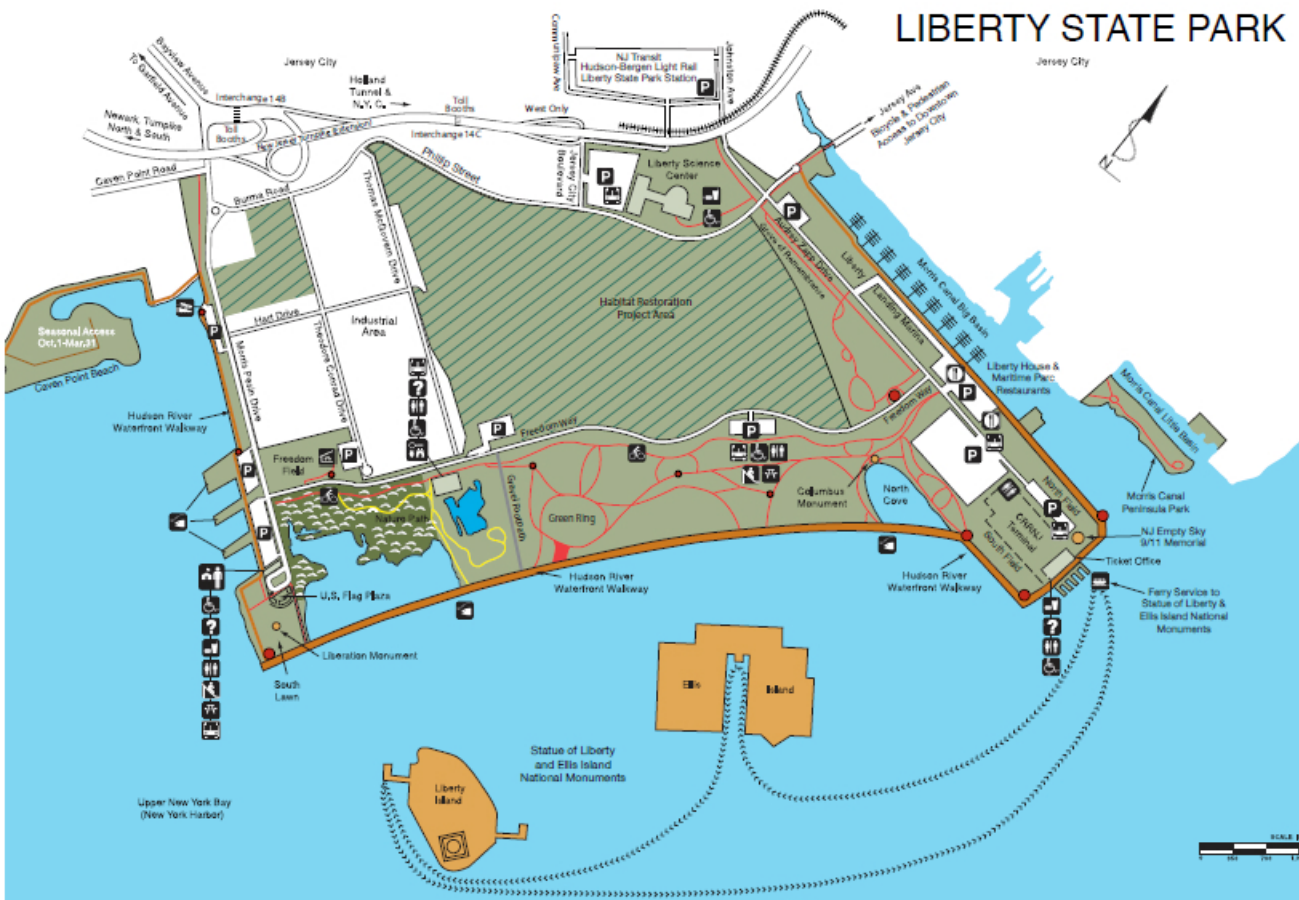

# LIBERTY STATE PARK

Jersey City

Upper New York Bay  
(New York Harbor)

SCALE FEET  
0 100 200 300